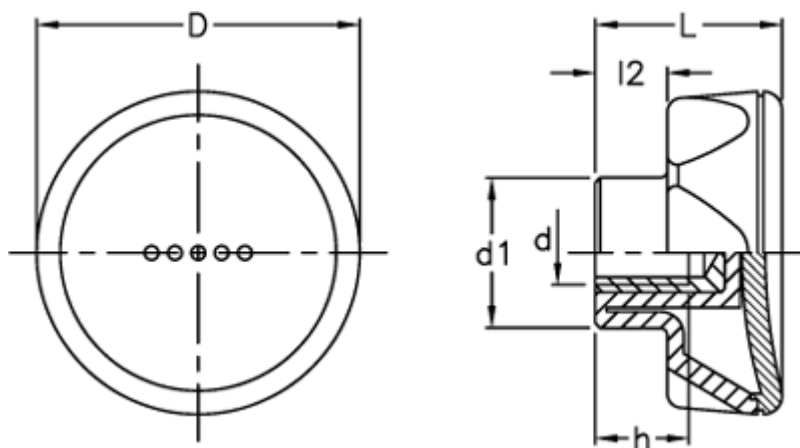

Article number: 23052212263

Description: E+G Lobe knob
ELK.45-B M8-C3 grey centre cap

Measures

D	= 45
d1	= 21.0
d 6H	= M8
h	= 13
L	= 26
l2	= 10